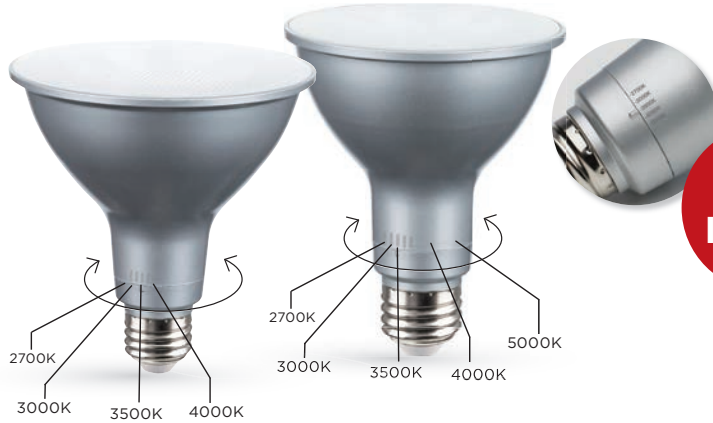

CCT SELECTABLE HIGH LUMEN PAR LAMPS

Item	Shape	Watts	Volts	Repl. Wattage	Base	CCT	Lumens	Beam	CRI	Pack	Reg. Price
S32240	PAR30LN	15W	120V	100W	E26	2700K/3000K/3500K/4000K/5000K	1800L	40°	90	12	C$12.94
S32250	PAR38	21W	120V	250W	E26	2700K/3000K/3500K/4000K/5000K	3000L	40°	90	12	C$15.54
S39764	PAR30LN	15W	120V-277V	100W	E26	2700K/3000K/3500K/4000K/5000K	1800L	40°	90	12	C$12.94
S39760	PAR38	19W	120V-277V	250W	E26	2700K/3000K/3500K/4000K/5000K	2400L	40°	90	12	C$15.54