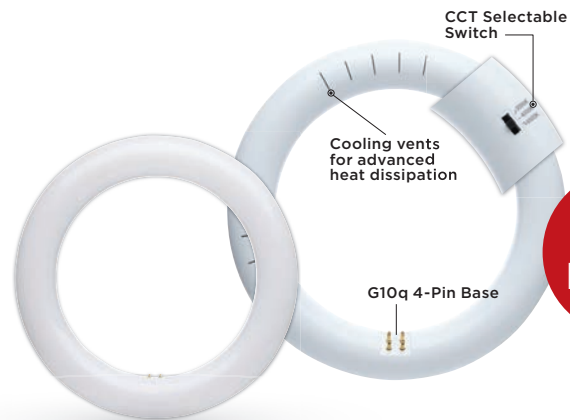

CCT SELECTABLE CIRCLINE LAMPS

CCT SELECTABLE

120-277V

ENCLOSED FIXTURE

DAMP LOCATION

TYPE B

50,000 HOURS

Item	Shape	Watts	Repl. Wattage	Base	CCT	Lumens	Diameter	Beam	CRI	Pack	Reg. Price
S16510	T9	11W	50W	G10q	3000K/4000K/6500K	1300L/1400L/1350L	8.08"	180°	80+	12	C$14.24
S16511	T9	16W	50W	G10q	3000K/4000K/6500K	1850L/2000L/1950L	11.82"	180°	80+	12	C$16.84