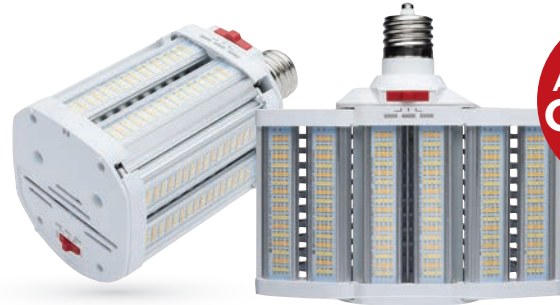

AS LOW AS C$103.94

LED DUAL POSITION CCT/PL LAMPS

Item	Shape	Watts	Repl. Wattage	Base	CCT	Lumens	Beam	CRI	Pack	Reg. Price
S21410	PL	9W	26W	G24q	2700K/3000K/3500K/4000K/5000K	1100L	120°	82	50/10	C$14.24
S21411	PL	9W	26W	G24d	2700K/3000K/3500K/4000K/5000K	1100L	120°	82	50/10	C$14.24
S21412	PL	9W	42W	G24q	2700K/3000K/3500K/4000K/5000K	1850L	120°	82	50/10	C$15.54