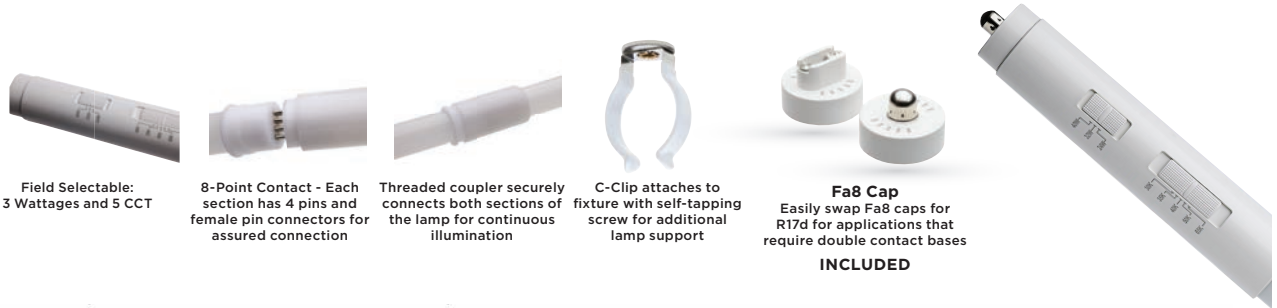

FIELD WATTS
CCT SELECT

120-277V

ENCLOSED FIXTURE

DAMP LOCATION

TYPE B

50,000 HOURS

FIELD SELECTABLE 2-PIECE 8' T8 LAMP

Item	Shape	Watts	Repl. Wattage	Base	CCT	Lumens	Beam	CRI	Pack	Reg. Price
S11756	T8	24W/32W/40W	100W	Fa8	3000K/3500K/4000K/5000K/6500K	3500L/4400L/5500L	210°	82	10	C$24.64

Field Selectable: 3 Wattages and 5 CCT

8-Point Contact - Each section has 4 pins and female pin connectors for assured connection

Threaded coupler securely connects both sections of the lamp for continuous illumination

C-Clip attaches to fixture with self-tapping screw for additional lamp support

Fa8 Cap
Easily swap Fa8 caps for R17d for applications that require double contact bases
INCLUDED